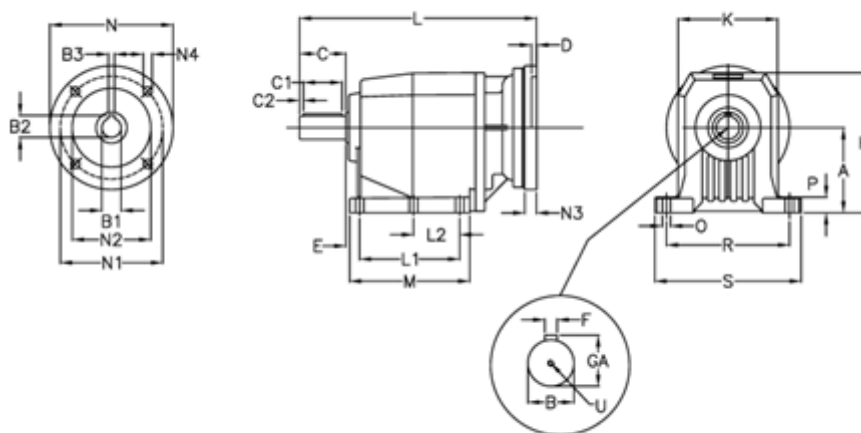

Article number: 40600800961255

Description: Helical gearbox
C802P-9,6-P160B5

Measures

A = 250	D = 6.0	L2 = 0.0	P = 35
B = 80	E = 33	M = 277.0	R = 370
B1 = 42	F = 22	N = 350	S = 440
B2 = 45.3	GA = 85.0	N1 = 300	U = M20x42
B3 = 12	H = 420	N2 = 250	
C = 140	K = 320	N3 = 23	
C1 = 110	L = 635.0	N4 = 18	
C2 = 15	L1 = 210.0	O = 26	